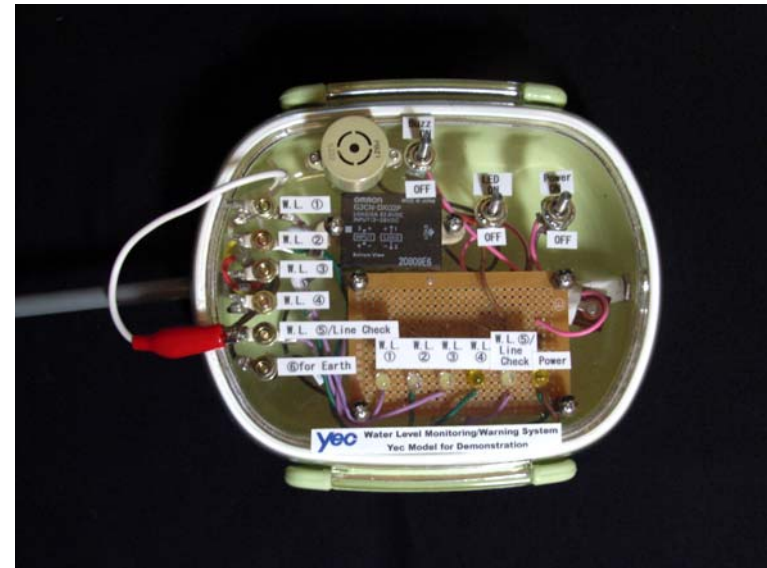

# 簡易水位/雨量監視警報裝置

Water Level Monitoring & Warning System (簡易水位監視警報裝置)

Rainfall Monitoring & Warning System (簡易雨量監視警報裝置)