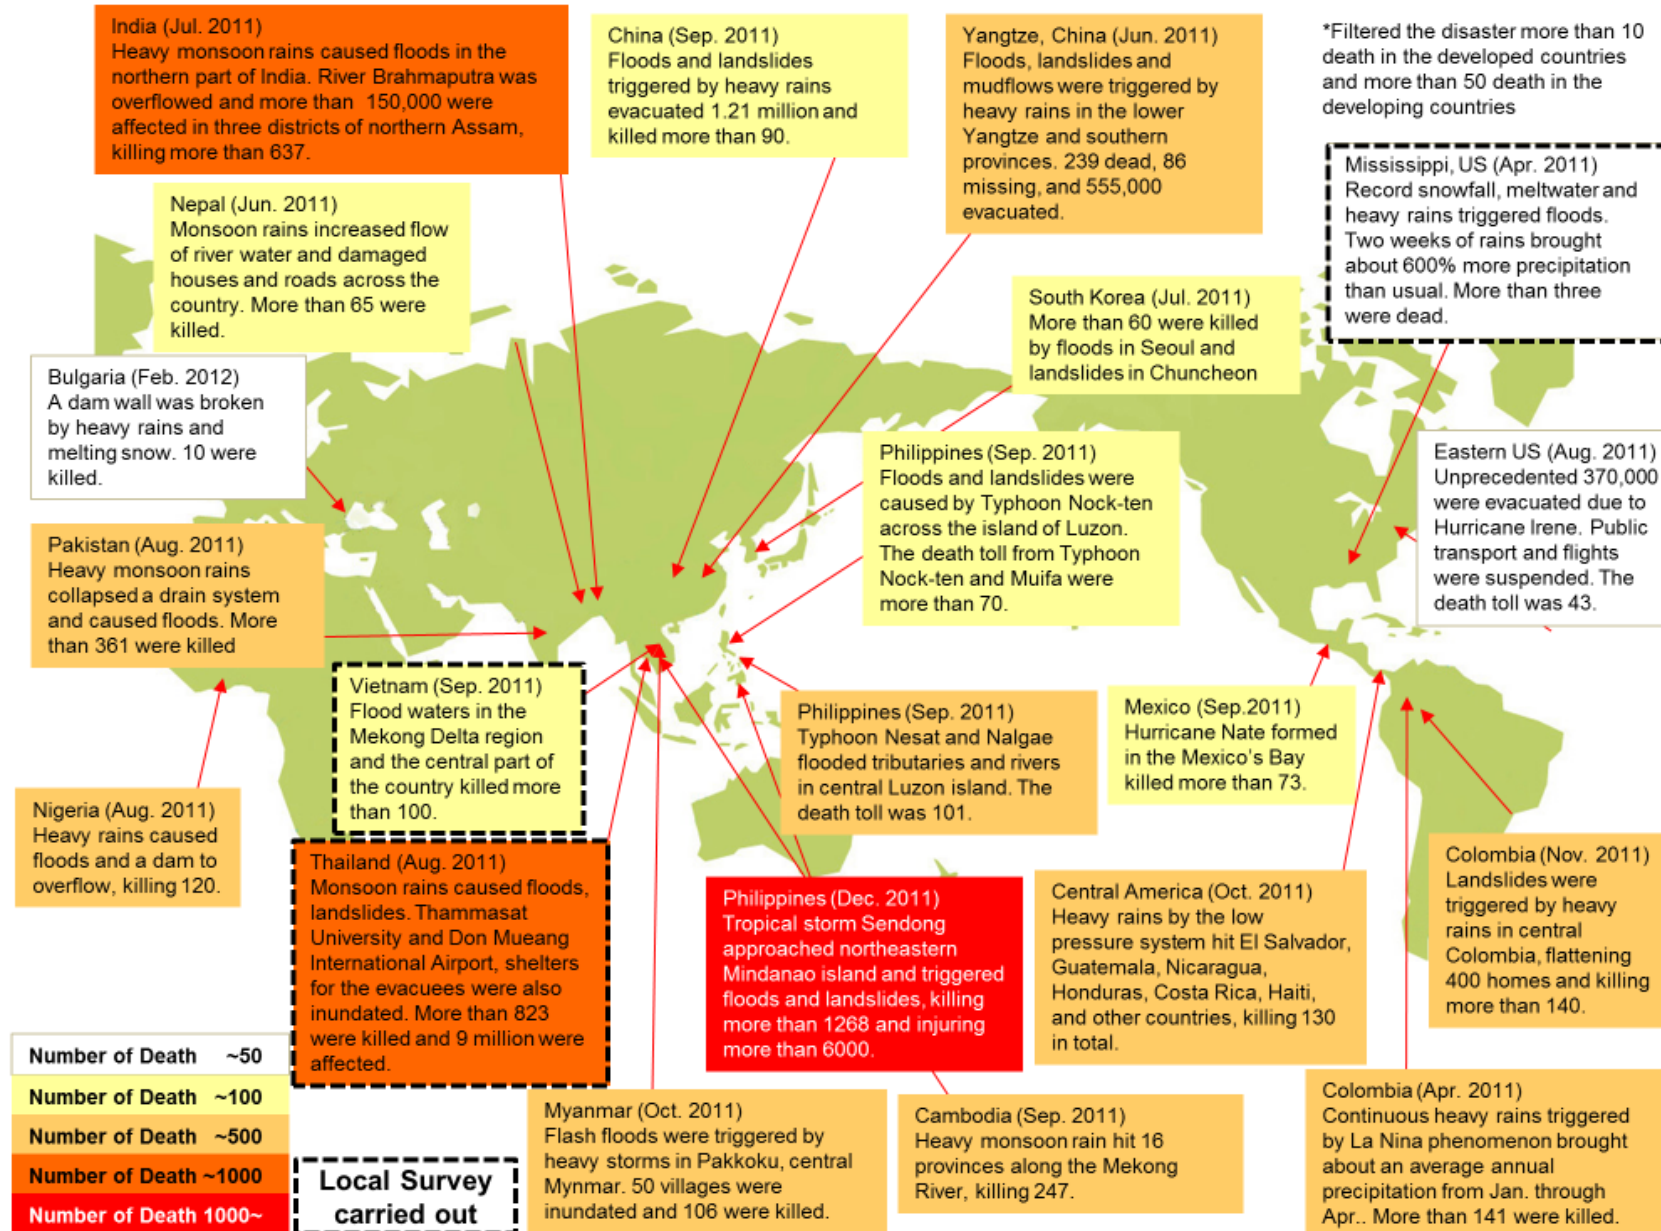

FY2011 Major Water-Related Disasters in the World

Copyright (c) 1956 Infrastructure Development Institute – Japan. All rights reserved.

The reproduction or republication of this material is strictly prohibited without the prior written permission of IDI.