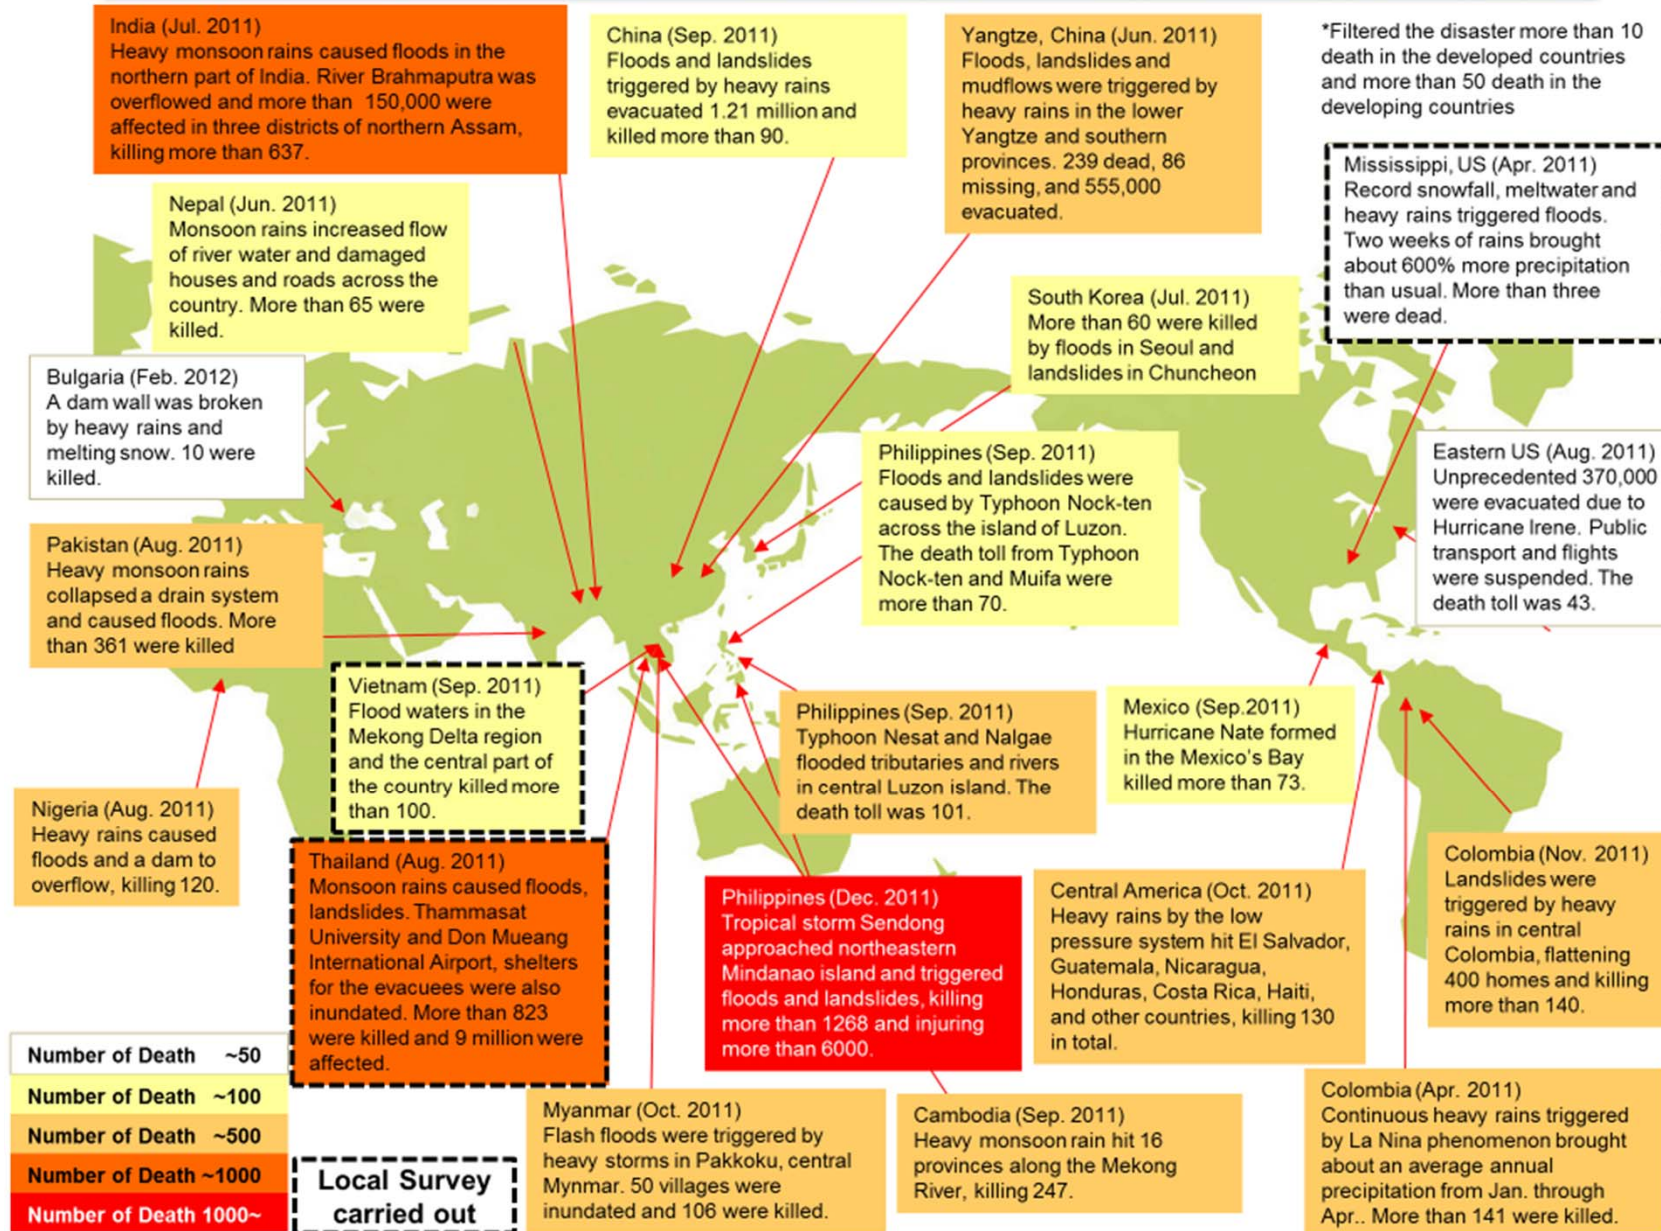

FY2011 Major Water-Related Disasters in the World

Copyright (c) 1956 Infrastructure Development Institute – Japan. All rights reserved.

The reproduction or republication of this material is strictly prohibited without the prior written permission of IDI.