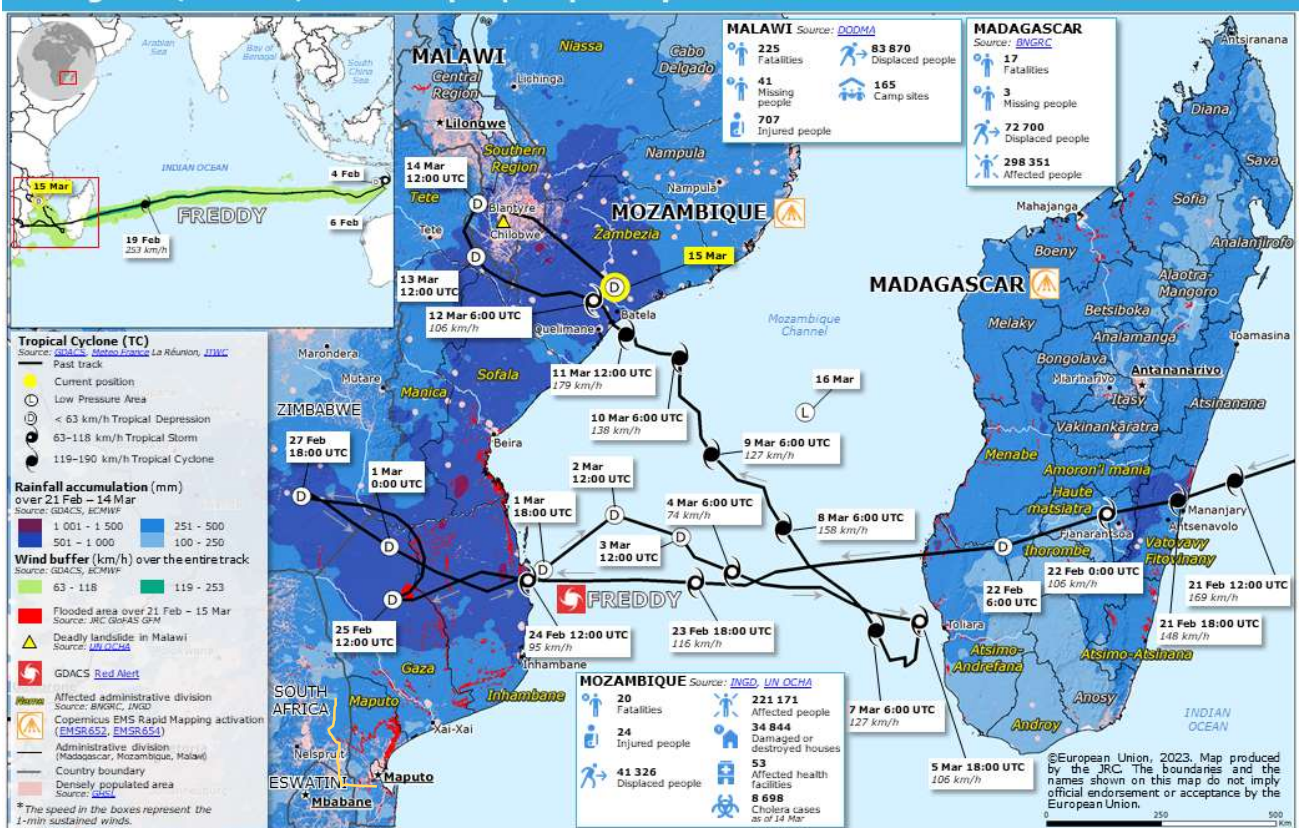

Malawi, Mozambique, Madagascar Cyclone FREDDY

Area	Malawi (MWI), Mozambique(MOZ), Madagascar(MDG)	Death toll**	879 (MWI 676, MOZ183, MDG17, other 3)
Period	February 21 - March 5, 2023		
Outline	FREDDY, the longest-lived cyclone on record, made landfall on Mozambique, reversed direction and re-intensified on the Mozambique Channel, that caused twice damage in Madagascar and Mozambique. Massive landslides in southern Malawi have claimed many victims	Missing**	536 (MWI 533,MDG3)

**The figures of victims are based on the reports by UN OCHA of Mar.28 and by IFRC of Mar. 28 & Jul. 1, 2023.

Emergency Response Coordination Centre (ERCC) – DG ECHO Daily Map | 15/03/2023 Madagascar, Malawi, Mozambique | Tropical Cyclone FREDDY