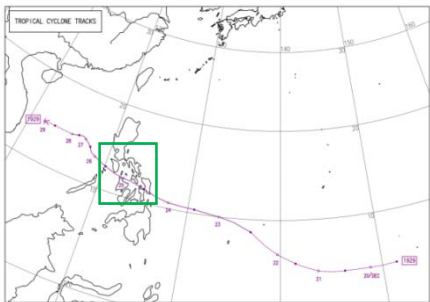

Philippines Typhoon PHANFONE

Affected Areas	Philippines(Samar, Leyte, Banay, Mindoro, etc.)	Death Toll	57
	Region 4B (Romblon, East Mindoro, and West Mindoro) Region 6 (Aklan, Antiche, Capiz, and Iloilo) Region 7 (Cebu), Region 8 (East Samar)		
Period	December 24 to 27, 2019	Missing	6
Outline	Phanfone lashed the central Philippines over Christmas, causing devastation by rain and wind damage.		

The above information is based on press release by media and government agencies.

Path of Phanfone and Affected Areas

Source: JMA
<https://www.data.jma.go.jp/fcd/yoho/typhoon/route_map/bstv2019.htm>

Source: United Nations OCHA

<https://reliefweb.int/sites/reliefweb.int/files/resources/200102%20Philippines%20Typhoon%20Phanfone_Ursula%20Snapshot.pdf>