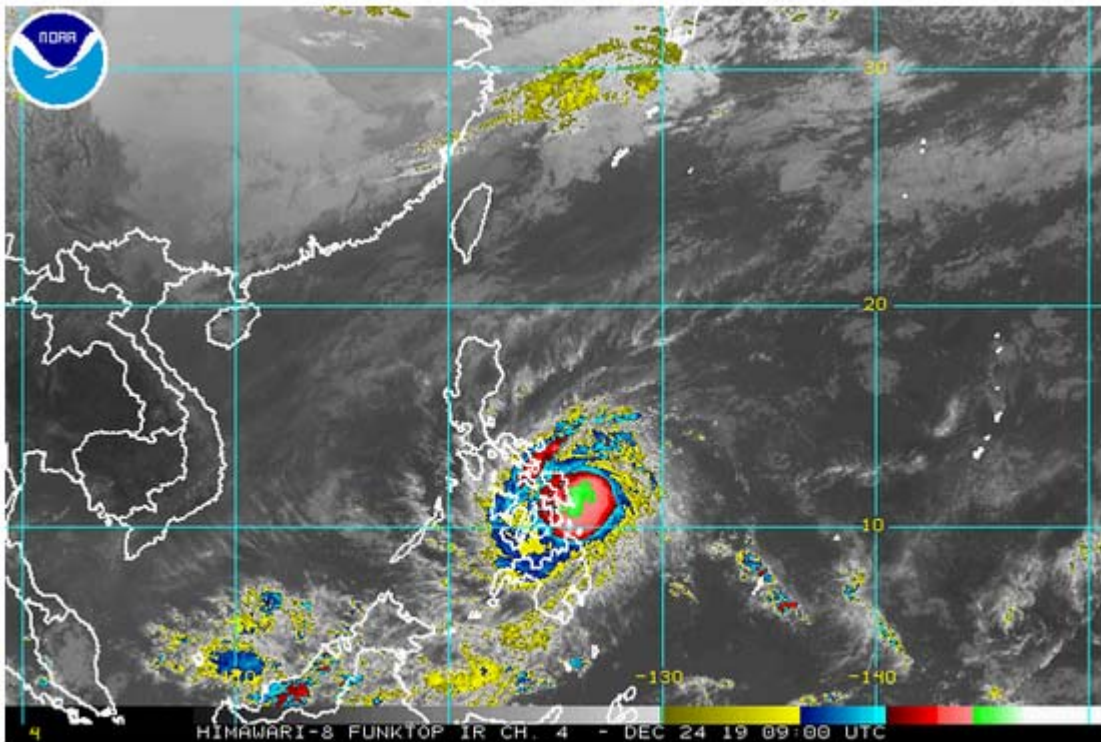

Philippines Typhoon PHANFONE

Affected Areas	Philippines(Samar, Leyte, Banay, Mindoro, etc.)	Death Toll	57
	Region 4B (Romblon, East Mindoro, and West Mindoro) Region 6 (Aklan, Antiche, Capiz, and Iloilo) Region 7 (Cebu), Region 8 (East Samar)		
Period	December 24 to 27, 2019	Missing	6
Outline	Phanfone lashed the central Philippines over Christmas, causing devastation by rain and wind damage.		

https://reliefweb.int/sites/reliefweb.int/files/resources/200102%20Philippines%20Typhoon%20Phanfone_Ursula%20Snapshot.pdf

Satellite Image as of Dec. 24, 2019, 5pm (NOAA)

Satellite image of Typhoon Ursula (Phanfone) as of December 24, 2019, 5 pm. Image from NOAA