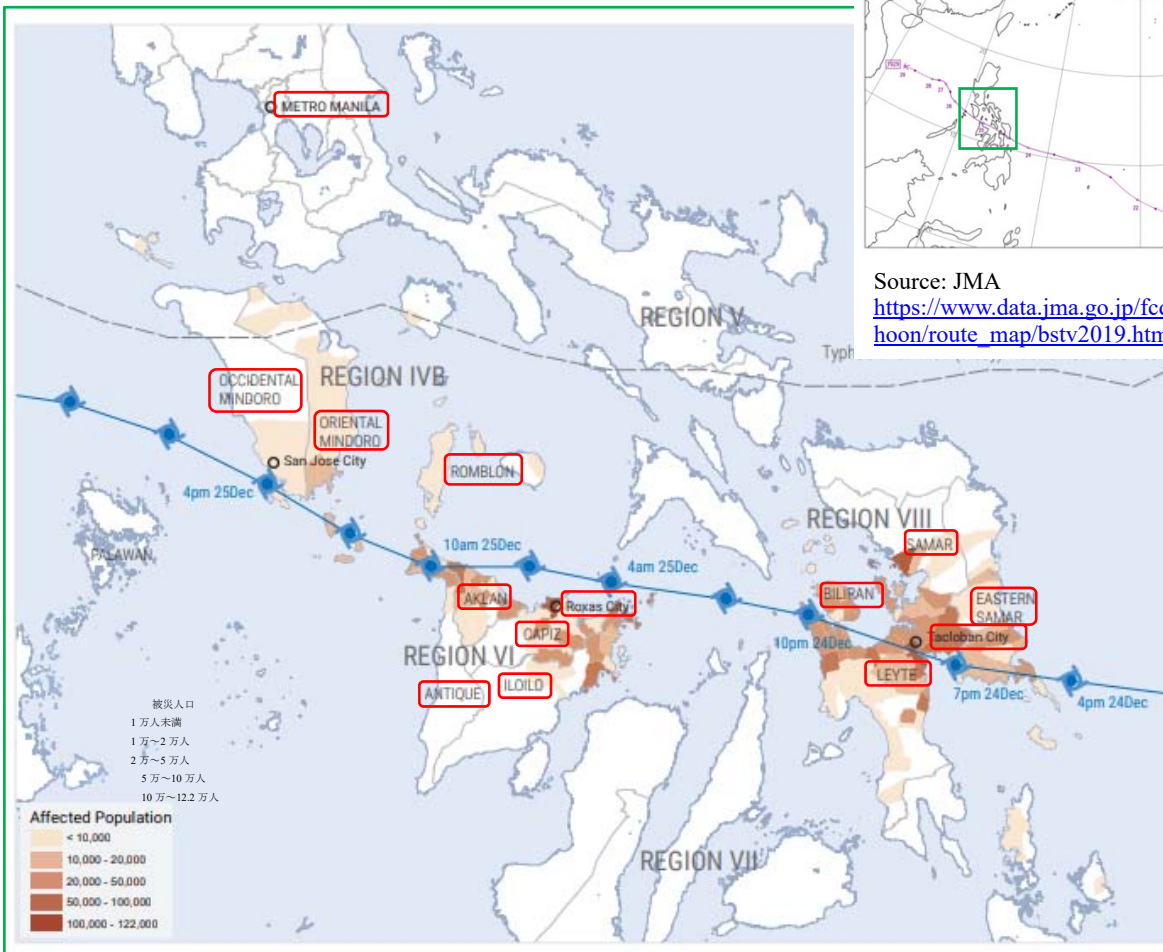

Philippines Typhoon PHANFONE

Affected Areas	Philippines(Samar, Leyte, Banay, Mindoro, etc.)	Death Toll	57
	Region 4B (Romblon, East Mindoro, and West Mindoro) Region 6 (Aklan, Antiche, Capiz, and Iloilo) Region 7 (Cebu), Region 8 (East Samar)		
Period	December 24 to 27, 2019	Missing	6
Outline	Phanfone lashed the central Philippines over Christmas, causing devastation by rain and wind damage.		

The above information is based on press release by media and government agencies.

Path of Phanfone and Affected Areas

Source: JMA
https://www.data.jma.go.jp/fcd/yoho/typhoon/route_map/bstv2019.htm

Source: United Nations OCHA

https://reliefweb.int/sites/reliefweb.int/files/resources/200102%20Philippines%20Typhoon%20Phanfone_Ursula%20Snapshot.pdf

Satellite Image as of Dec. 24, 2019, 5pm (NOAA)

Satellite image of Typhoon Ursula (Phanfone) as of December 24, 2019, 5 pm. Image from NOAA